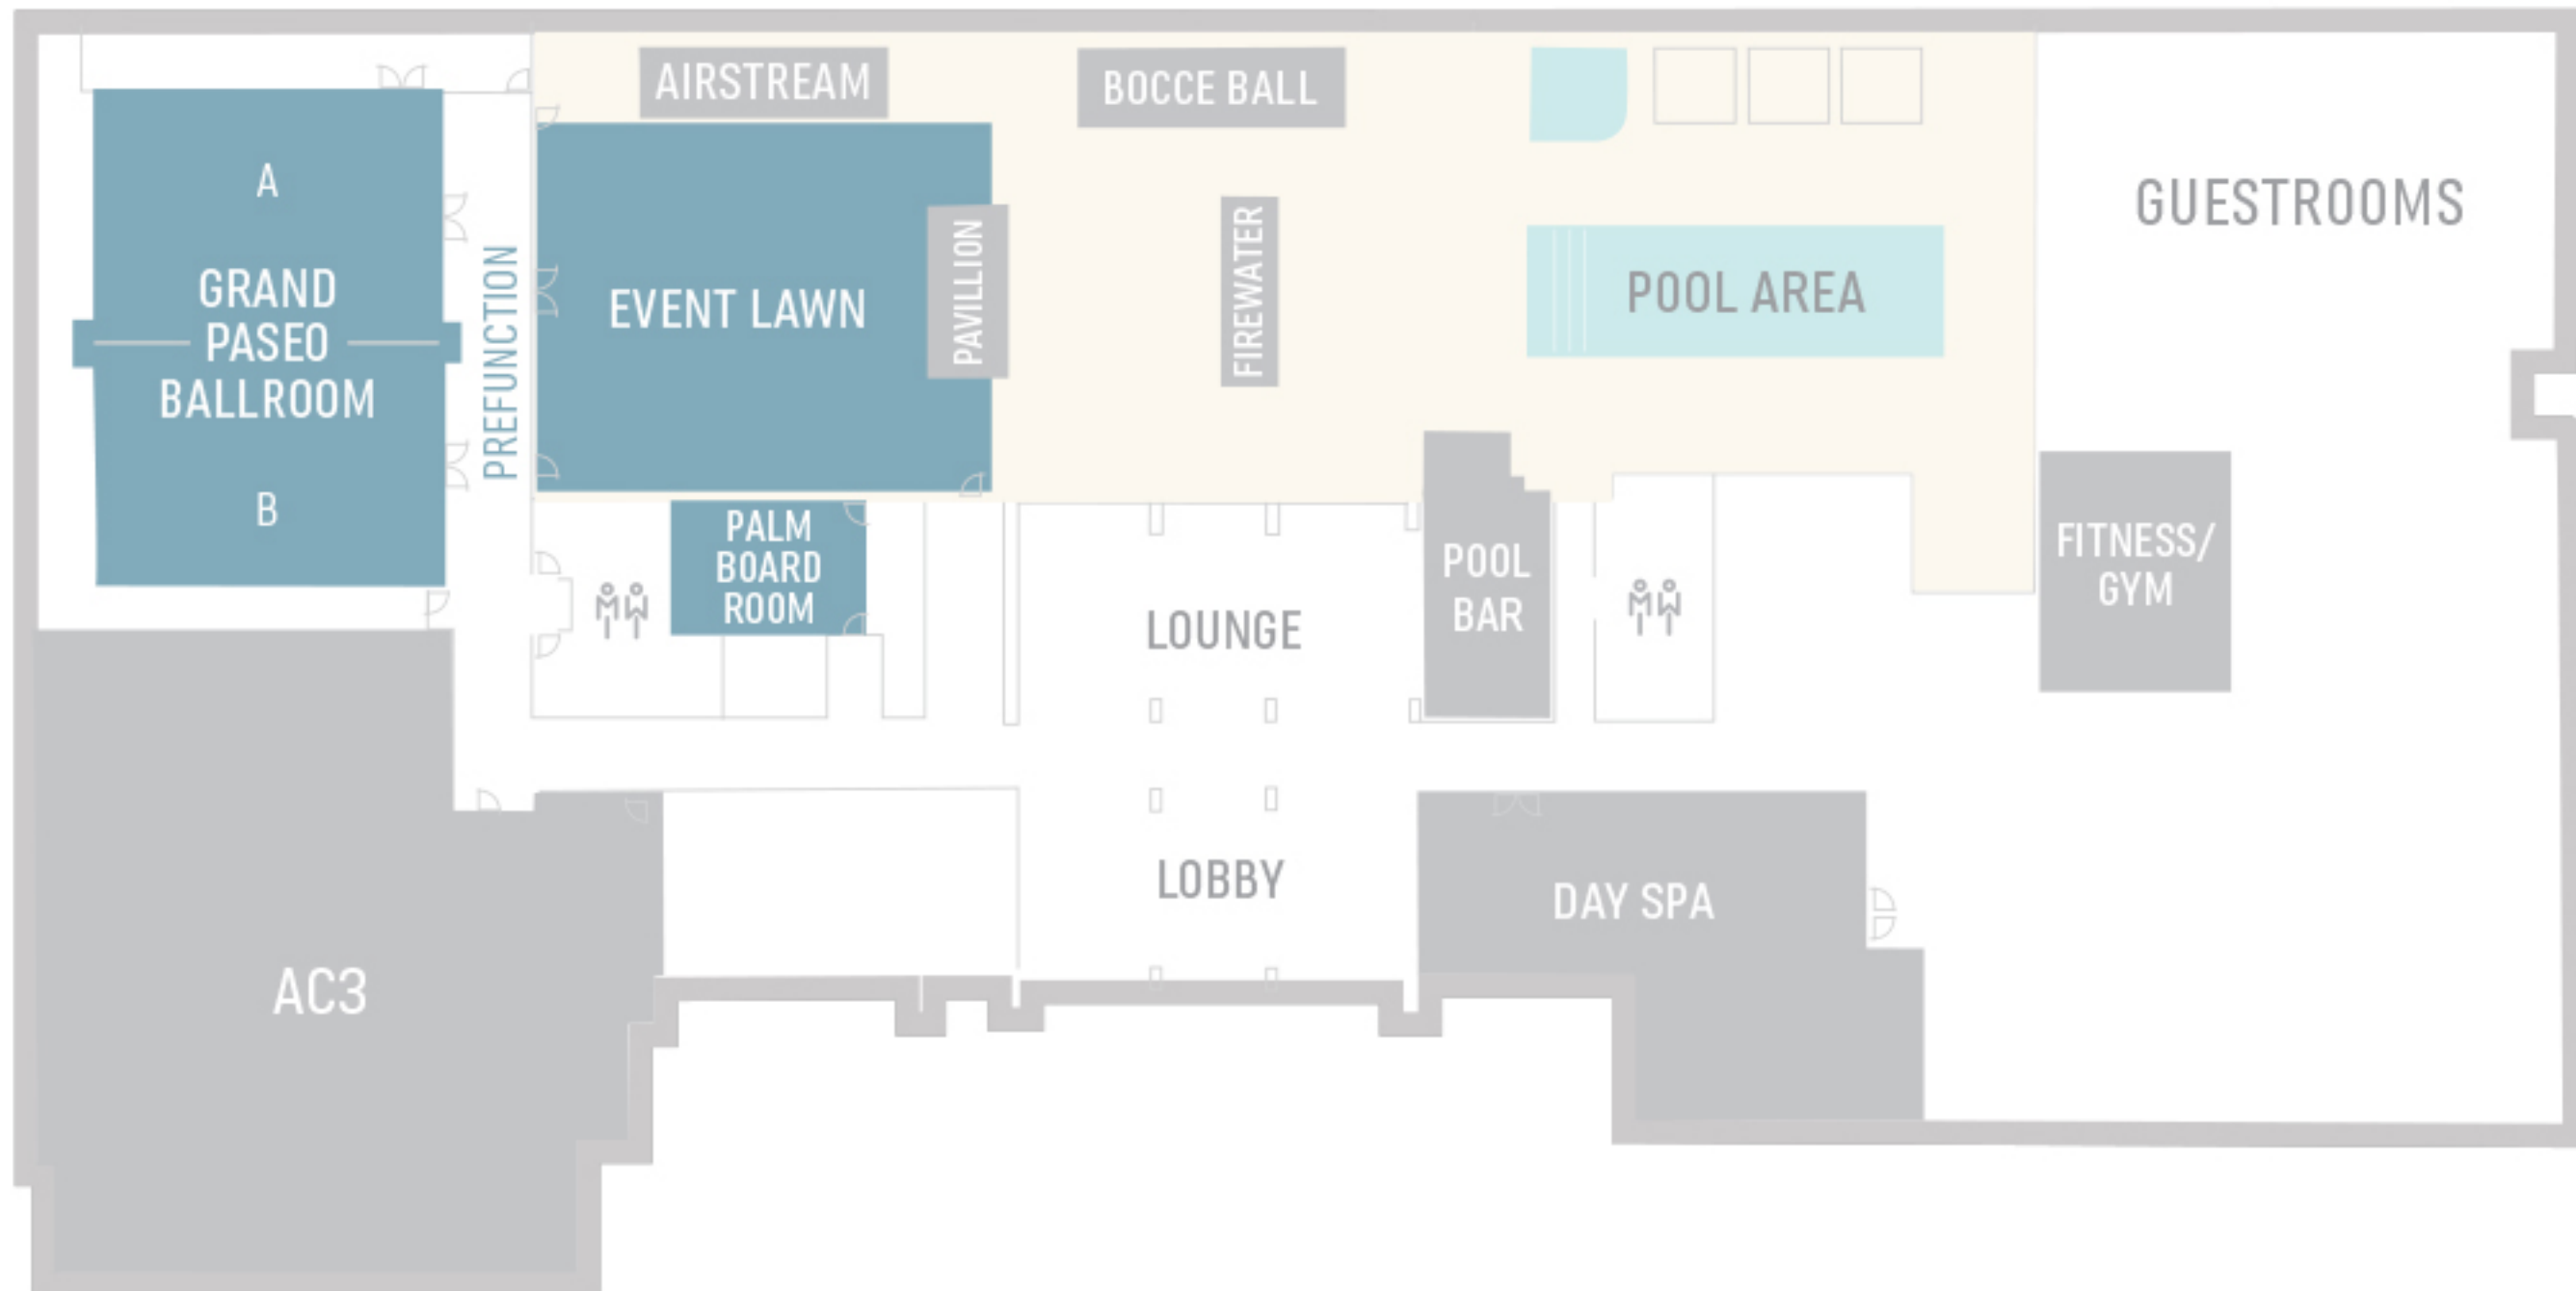

# HOTEL PASEO

AUTOGRAPH COLLECTION®  
HOTELS

	sq ft	ceiling height	class-room	theater	banquet	reception	conference	u-shape
Grand Paseo Ballroom	3,200	12'	185	300	200	400	—	—
Breakout Paseo 1	1600	12'	80	150	90	200	100	100
Breakout Paseo 2	1600	12'	80	150	90	200	100	100
Event Lawn	2000	—	—	250	150	150	—	—
Pre-function Area	840	12'	—	—	—	—	—	—
The Palm Boardroom	475	12'	—	—	—	—	2-8	—